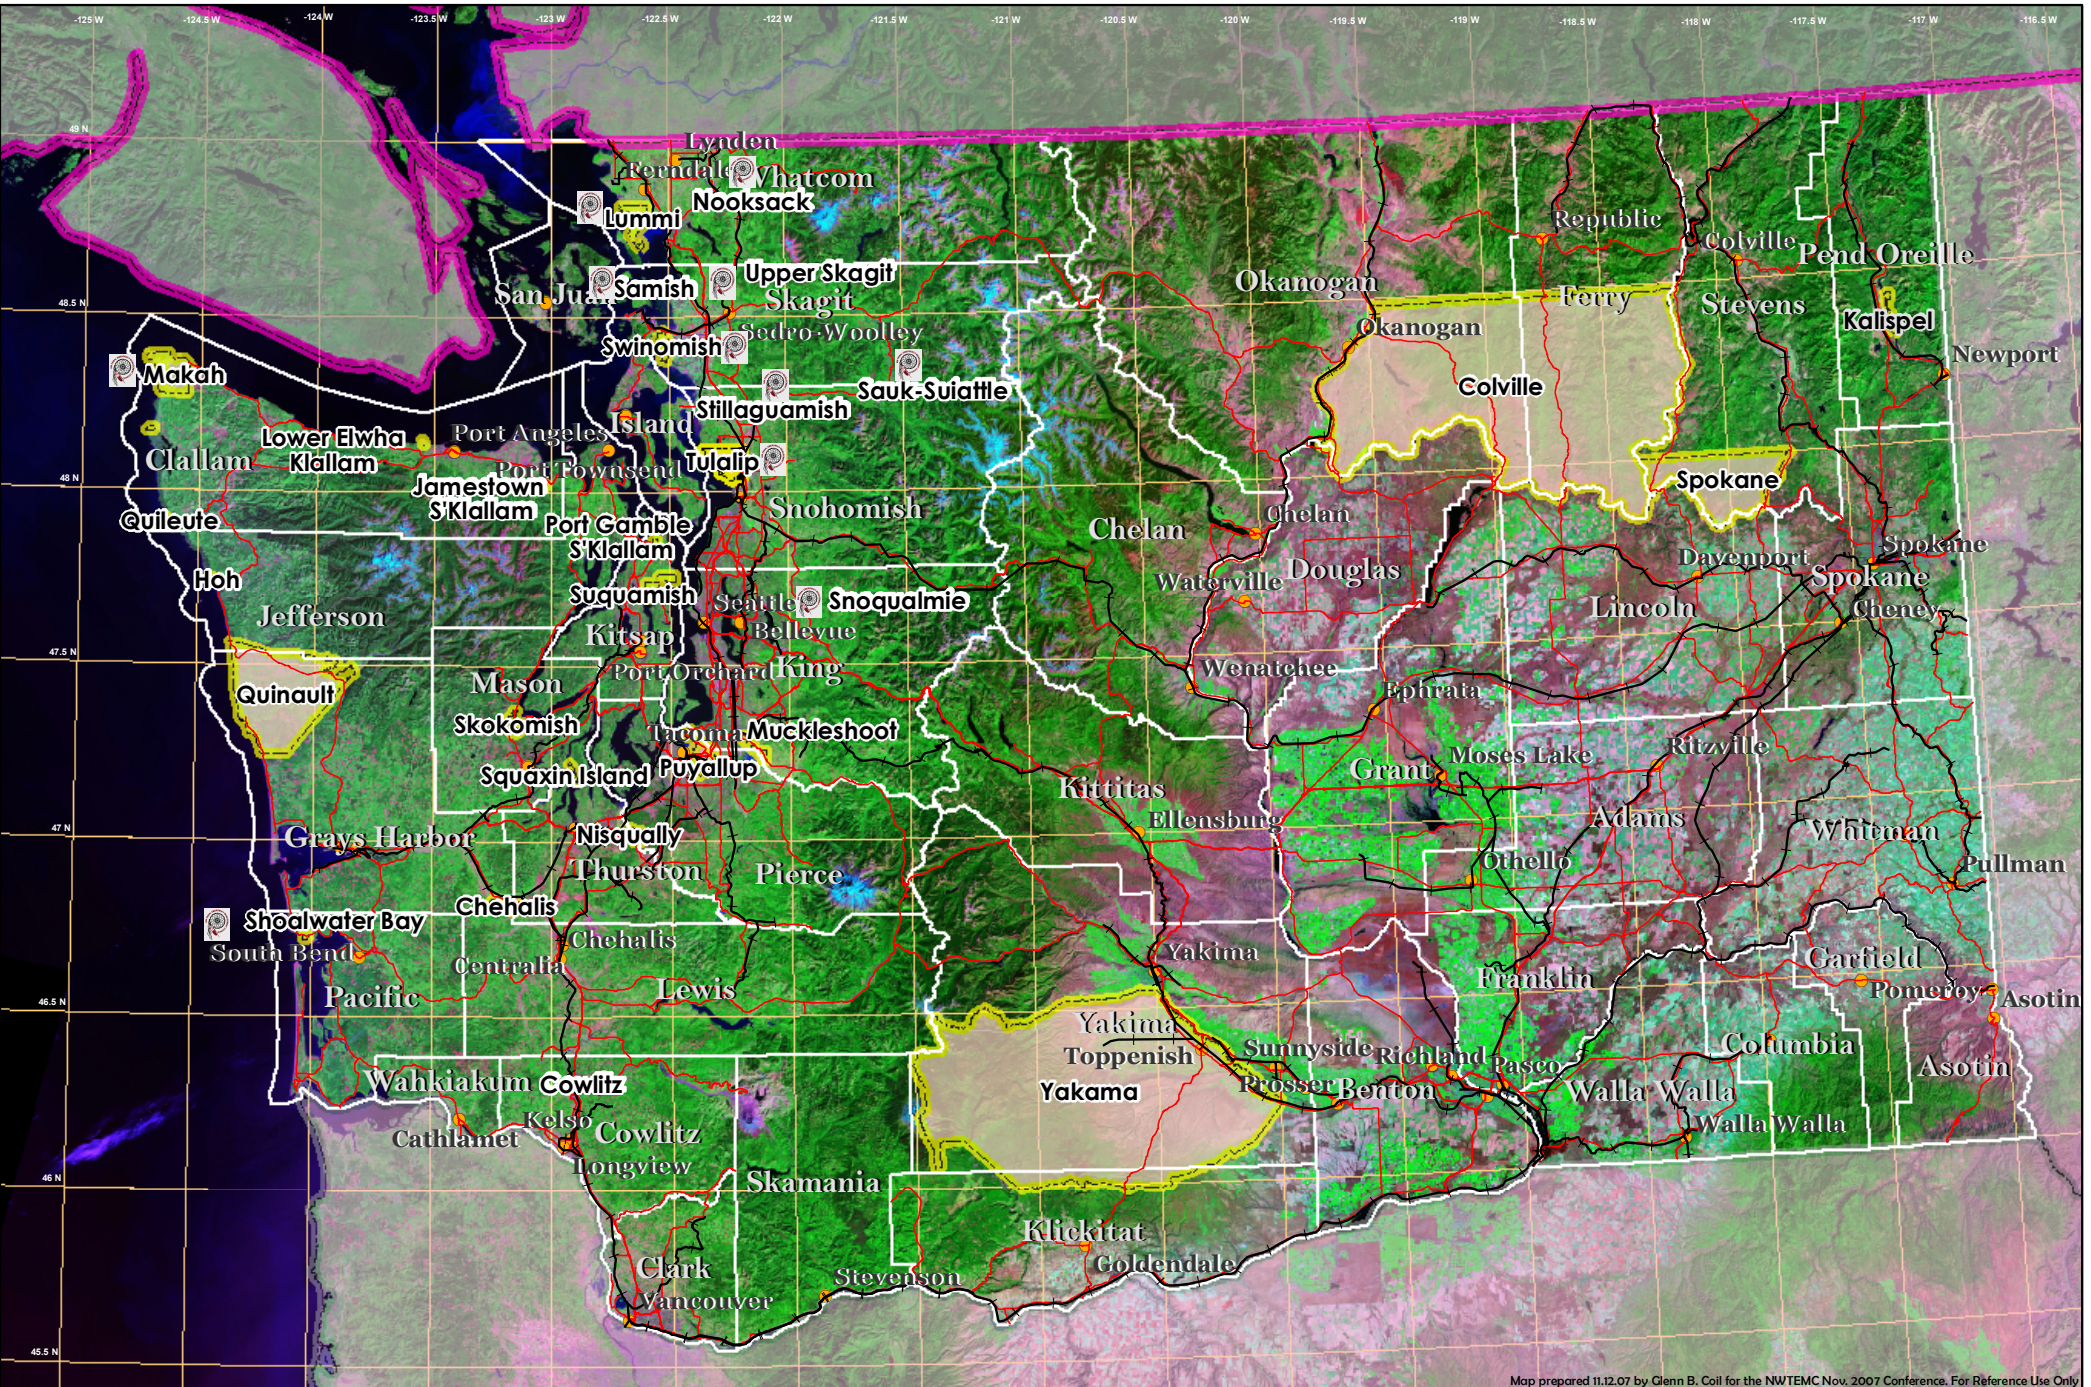

Indian Tribes of WASHINGTON STATE

Northwest Tribal
Emergency Management
Council
Semi-Annual Conference
NOVEMBER 15TH -16TH 2007
BELLEVUE, WASHINGTON

NWTEMC Logos on Map
show Tribes affiliated with the
Northwest Tribal Emergency
Management Council.
The 11 member tribes are:

Makah	Lummi
Nooksack	Samish
Sauk-Suattle	Shoalwater Bay
Snoqualmie	Stillaguamish
Swinomish	Tulalip
Upper Skagit	

Map prepared 11.12.07 by Glenn B. Coil for the NWTEMC Nov. 2007 Conference. For Reference Use Only