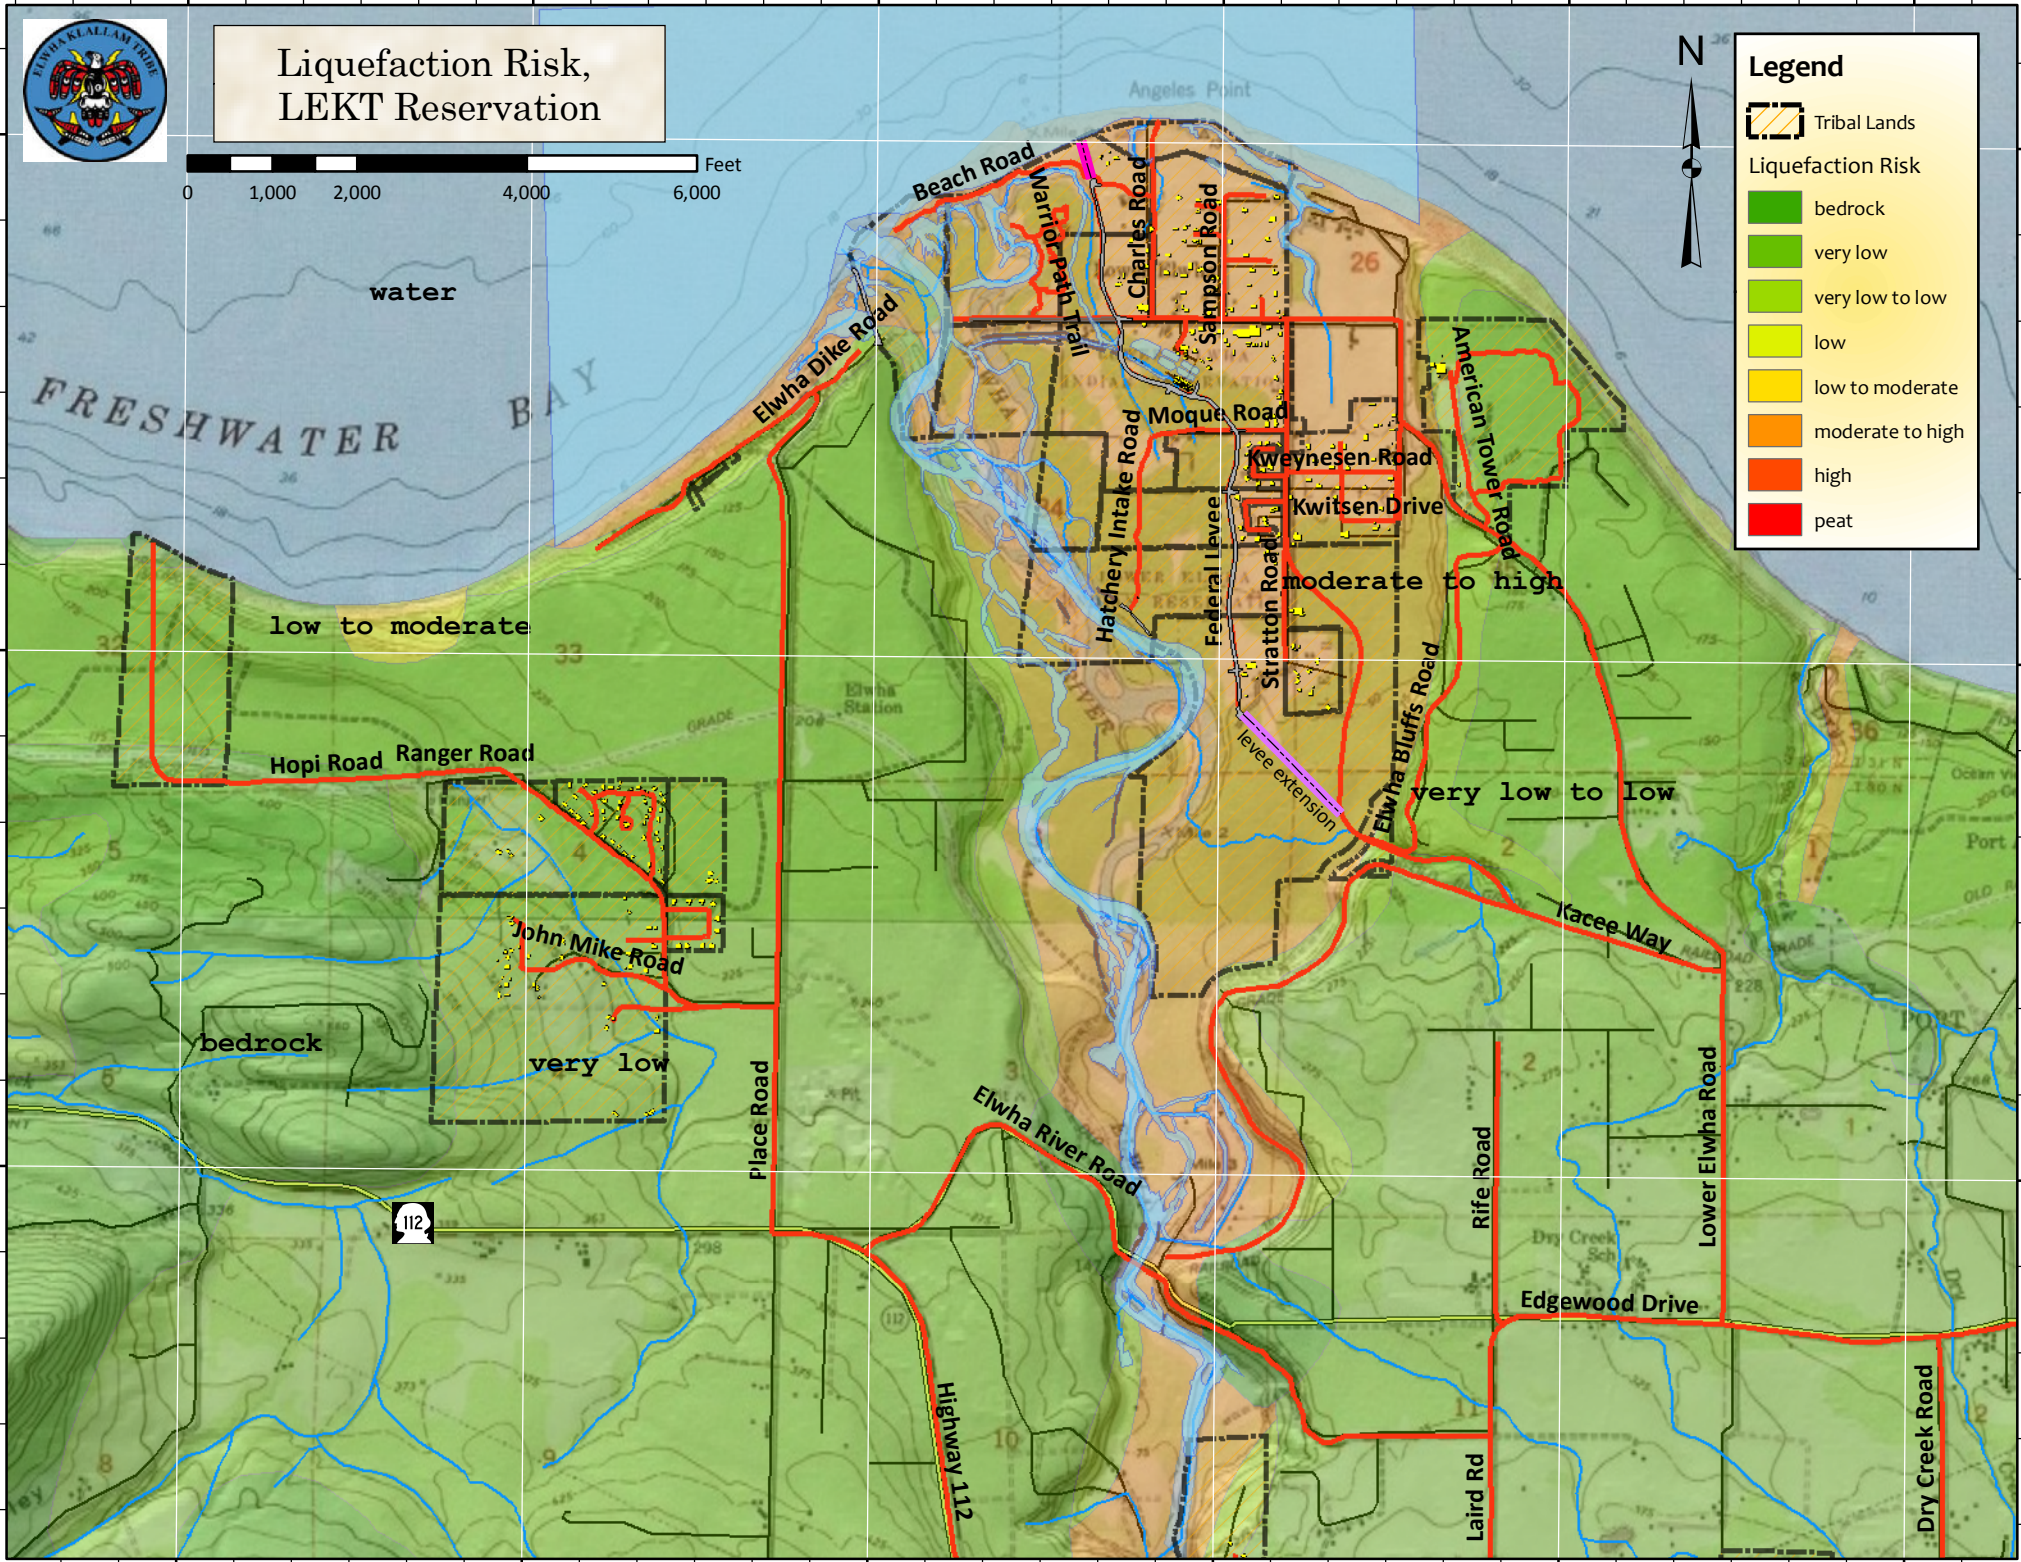

# Liquefaction Risk, LEKT Reservation

**Legend**

- Tribal Lands
- Liquefaction Risk**
  - bedrock
  - very low
  - very low to low
  - low
  - low to moderate
  - moderate to high
  - high
  - peat

123°36'W 123°35'W 123°34'W 123°33'W 123°32'W 123°31'W

48°9'N

48°9'N

48°8'N

48°8'N

48°7'N

48°7'N